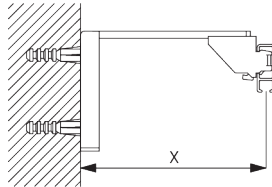

## B. CEILING FITTING

Bracket SG 3603

**SG 3603**  
Bracket

**C. WALL FITTING**

**Smart Fix**

**Smart Fix SG 11200 - SG 11205 and bracket SG 3603:**  
Screw SG 10492 (M4x8) needed.

**Square Smart Fix SG 11210 - SG 11215 and bracket SG 3603:**  
Screw SG 10492 (M4x8) needed.