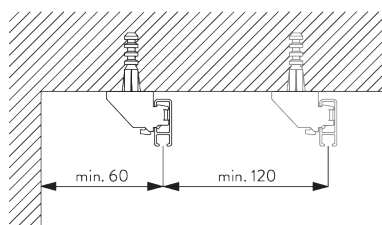

## A. FITTING INFORMATION

Fixing points

For detailed fitting information, visit the [Silent Gliss website](#).

## B. CEILING FITTING

Bracket SG 3603

**SG 3603**  
Bracket

**C. WALL FITTING**

**Smart Fix**

**Smart Fix SG 11200 - SG 11205 and bracket SG 3603:**  
Screw SG 10492 (M4x8) needed.

**Square Smart Fix SG 11210 - SG 11215 and bracket SG 3603:**  
Screw SG 10492 (M4x8) needed.