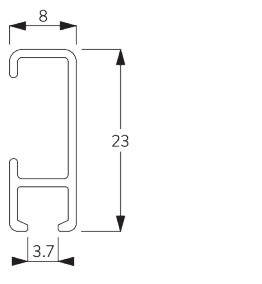

SYSTEM SPECIFICATIONS

A. PROFILE

Profile and bending information