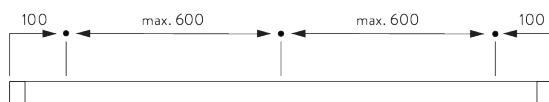

FITTING

A. FITTING INFORMATION

Fixing points

For detailed fitting information, visit the [Silent Gliss website](#).