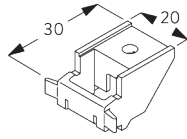

## A. FITTING INFORMATION

Fixing points

For detailed fitting information, visit the [Silent Gliss website](#).

## B. CEILING FITTING

Bracket SG 3603

**SG 3603**  
Bracket

**C. WALL FITTING**

**Smart Fix**

**Smart Fix SG 11200 - SG 11205 and bracket SG 3603:**  
Screw SG 10492 (M4x8) needed.

**Square Smart Fix SG 11210 - SG 11215 and bracket SG 3603:**  
Screw SG 10492 (M4x8) needed.