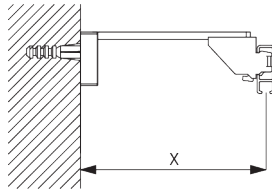

## B. CEILING FITTING

Bracket SG 3603

**SG 3603**  
Bracket

**C. WALL FITTING**

**Smart Fix**

**Smart Fix SG 11200 - SG 11205 and bracket SG 3603:**  
Screw SG 10492 (M4x8) needed.

**Square Smart Fix SG 11210 - SG 11215 and bracket SG 3603:**  
Screw SG 10492 (M4x8) needed.