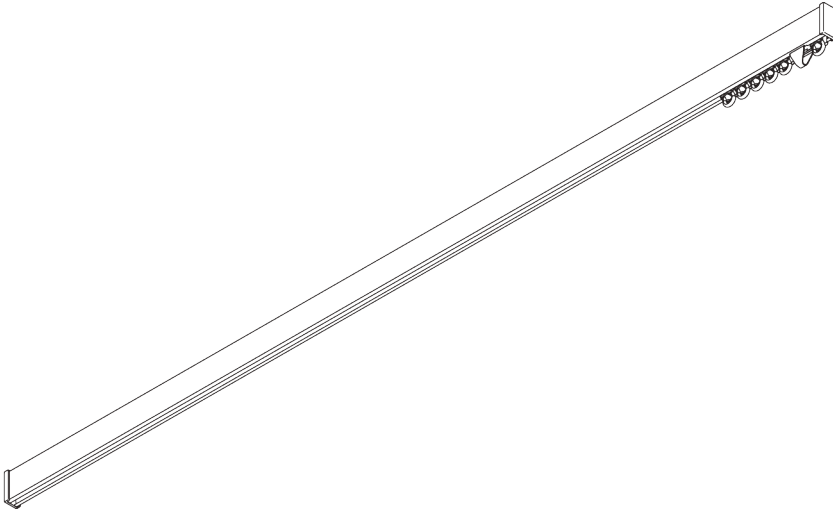

# SG 1080

---

## PRODUCT INFORMATION

- **Operation:** hand
- **Range:** S
- **Fitting:** ceiling, wall, suspended
- **Colours:** white RAL 9016, black RAL 9005 or anodised aluminum, special colours possible
- **Fabrics:** refer to Silent Gliss fabric collection

### **Features:**

- Bendable