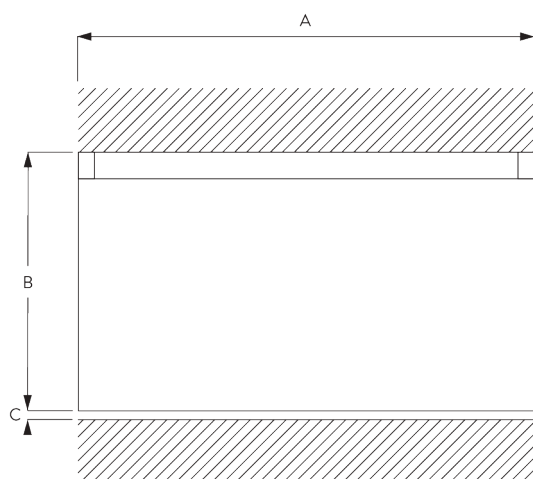

## A. PROFILE

Profile and bending information

**SG 1080p**

Profile

Radius:  
✓ 6 cm, 10 cm, >30 cm

## B. HOW TO MEASURE

A: System width

B: System height

C: Distance between floor and fabric